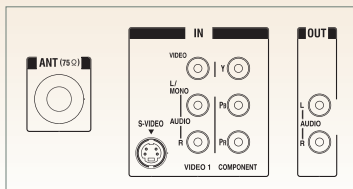

MTS STEREO

[www.LGcommercial.com](http://www.LGcommercial.com)

zenith 

C27J28C

27" CLASS (26.6" DIAGONAL)

DIMENSIONS

REAR JACK PANEL

FRONT JACK PANEL

COLOR TV REMOTE

SPECIFICATIONS

**PANEL**

CRT Panel Type	27"
Display Area	26.6" diagonal
Dimensions (H×W×D)	22.50"x 25.59" x 19.70"
Weight	80.47 Lbs.
Carton Dimensions (H×W×D)	26.18"x 28.78"x 22.83"
Shipping Weight	89.29 lbs
UPC Code	0 44642 70270 0